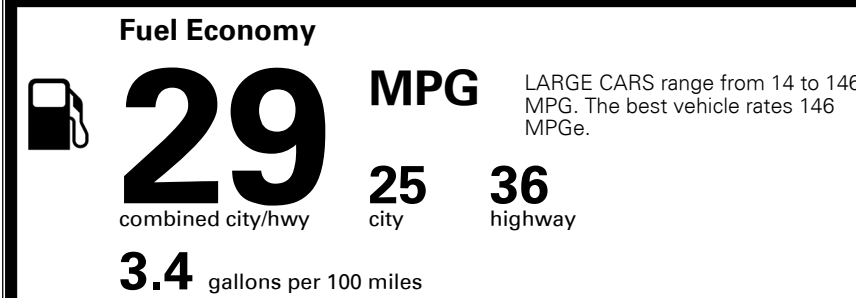

\$495.00
 \$295.00
 \$200.00

\$ 29,380.00

\$ 1,195.00

\$ 30,575.00

EPA DOT Fuel Economy and Environment

Gasoline Vehicle

You save \$0
 in fuel costs over 5 years compared to the average new vehicle.

Annual fuel cost \$1,700