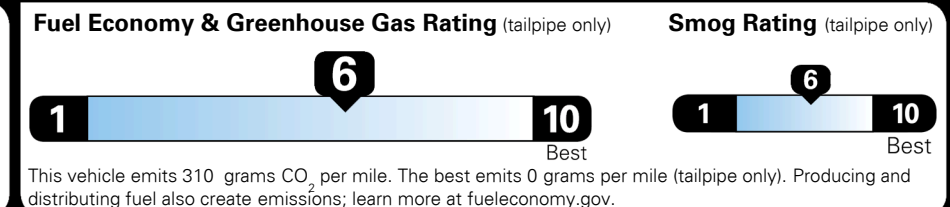

\$495.00
 \$295.00
 \$200.00

\$ 29,380.00

\$ 1,195.00

\$ 30,575.00

EPA DOT Fuel Economy and Environment

Gasoline Vehicle

You save \$0
 in fuel costs over 5 years compared to the average new vehicle.

Annual fuel cost \$1,700